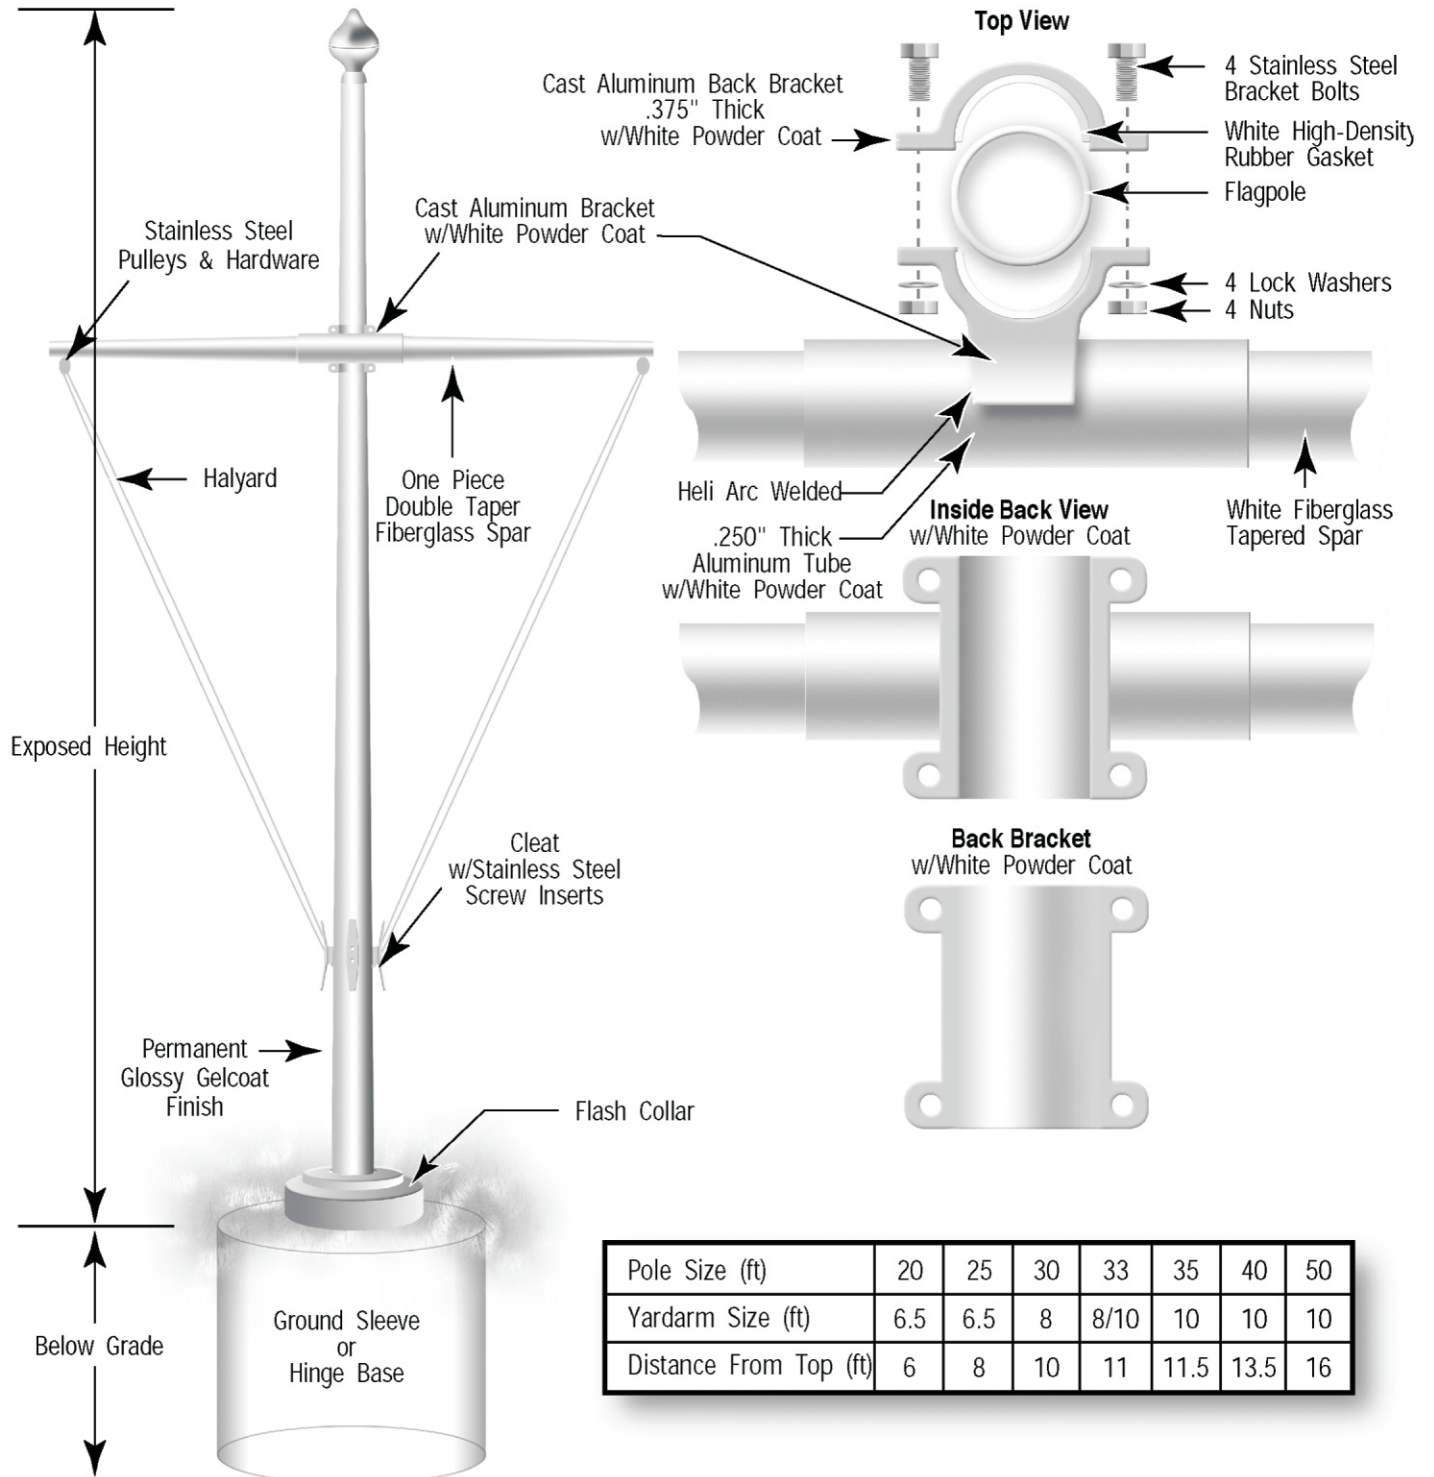

# Yardarm

Yardarm shipped with 3 cleats, 3 halyards, instructions and all mounting hardware

Pole Size (ft)	20	25	30	33	35	40	50
Yardarm Size (ft)	6.5	6.5	8	8/10	10	10	10
Distance From Top (ft)	6	8	10	11	11.5	13.5	16