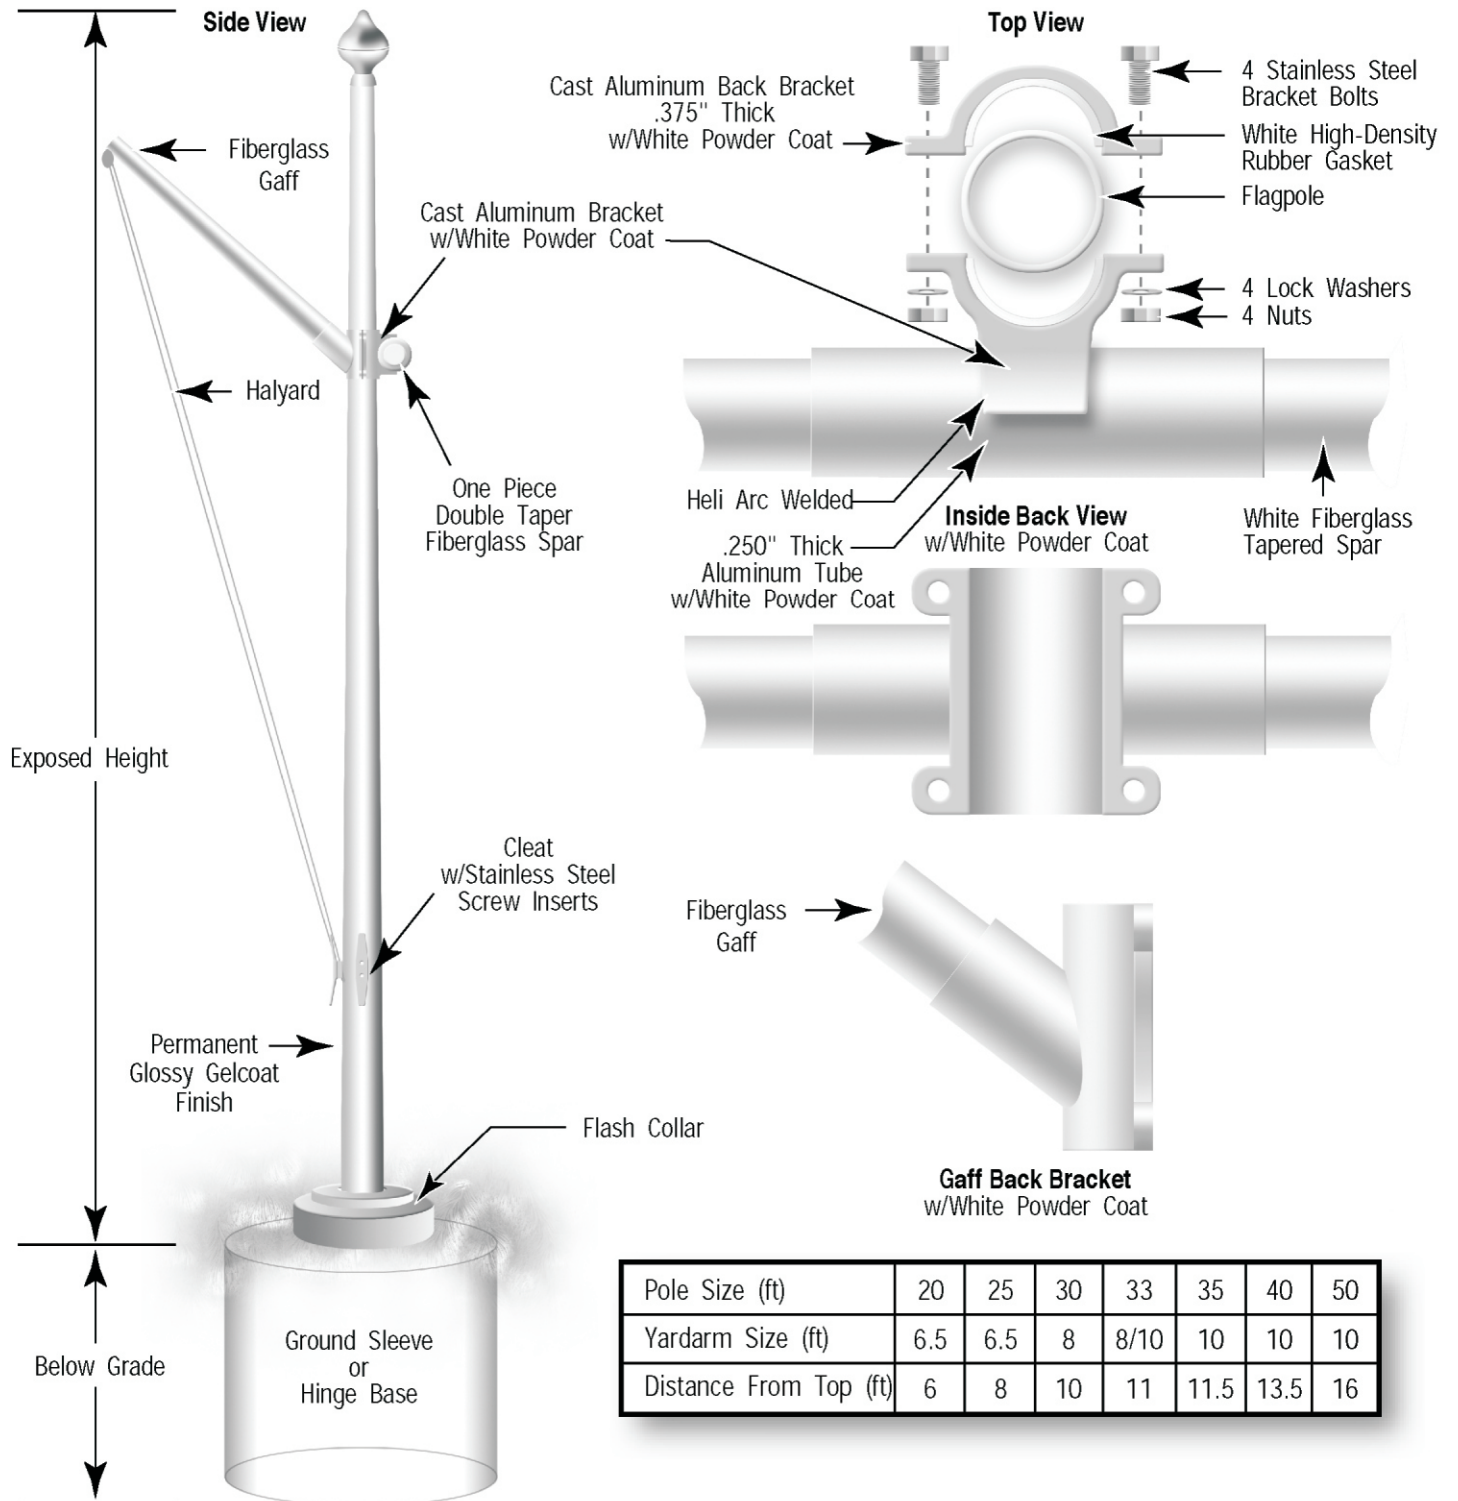

# Yardarm w/Gaff

Yardarm shipped with 3 cleats, 3 halyards, instructions and all mounting hardware.

|                        |     |     |    |      |      |      |    |
|------------------------|-----|-----|----|------|------|------|----|
| Pole Size (ft)         | 20  | 25  | 30 | 33   | 35   | 40   | 50 |
| Yardarm Size (ft)      | 6.5 | 6.5 | 8  | 8/10 | 10   | 10   | 10 |
| Distance From Top (ft) | 6   | 8   | 10 | 11   | 11.5 | 13.5 | 16 |